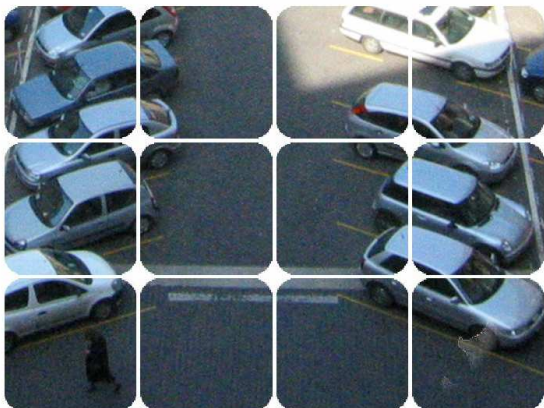

Macroware Information Technology

Room 1808, Block B, Jia Jing Tian
Cheng. No.2.Jia,Wangjing Zhonghuan
South Rd,
Chaoyang District, Beijing
P. R. China. 100102

Tel: +86(10)84720880

Fax: +86(10)84720330

Email: info@macroware-it.com

Modern parking requires seamless integration of different areas, personnel and vehicle management, data processing, billing and accounting, in order to provide high quality, efficient services to the customer. Not only the Macroware RFID technology can achieve all of this, it can greatly reduce the operational cost as well.

Owing to the unique requirement of parking management and the technology challenges of the complete system, Macroware has developed a tailor made solution for parking management:

- ❖ **Availability Indicator** – indicator signaling the drivers of available parking bays.
- ❖ **Vehicle Tags for long term tenants** – long term vehicle tags can be affixed on the vehicle for fastest access of the gate of the parking.
- ❖ **Billing System** – Fast and accurate fee calculation system for the POS.
- ❖ **Real Time and offline parking statistics**
- ❖ **Security** – RFID Real time location service and CCTV integration.